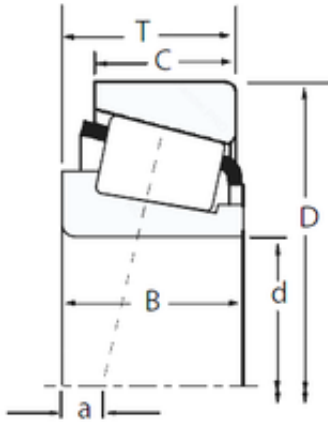

China Abec 9 Bearings Supplier

timken tapered roller bearing 32212
60x110x29.75mm tapered roller bearings

Bearing No. 32212

Size	60x110x29.75 mm
Bore Diameter	60 mm
Outer Diameter	110 mm
Width	29,75 mm
d	60 mm
D	110 mm
T	29,75 mm
B	28 mm
C	24 mm
R	2 mm
r	1,5 mm
Weight	1,14 Kg
Dynamic load rating radial (C)	137 kN
Calculation factor (e)	0,4

32212 Bearing 2D drawings and 3D CAD models